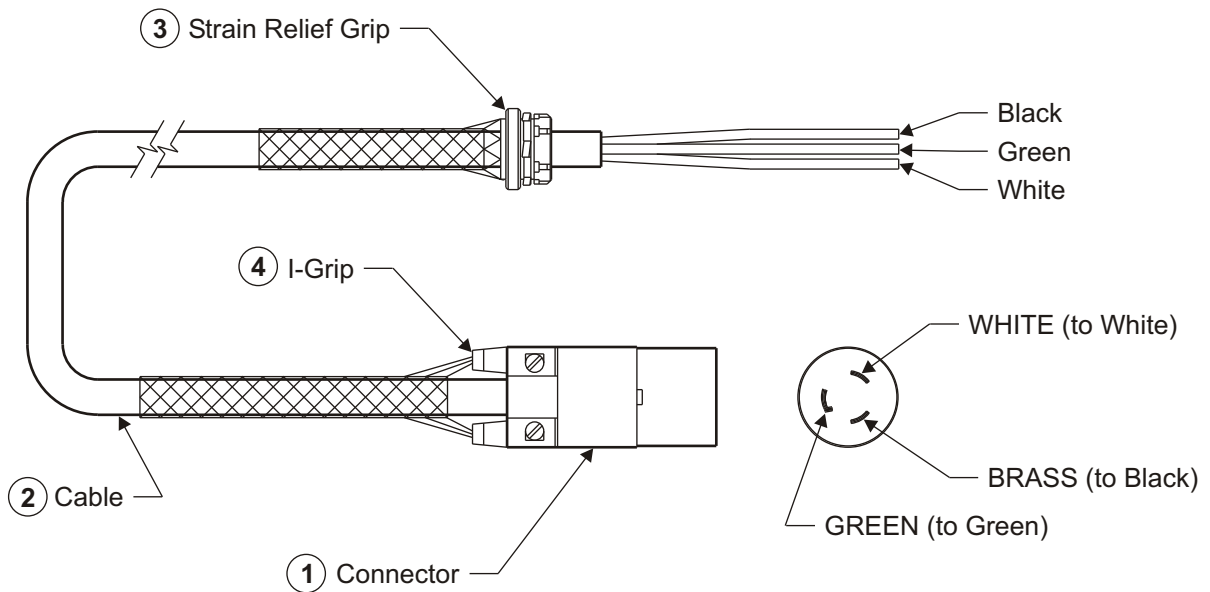

3. Twist-Lock Cords

15A Twist-Lock 3 Wire Drop-Cord

Part Number	12360-0910
Cord Overall Length	6 Feet
Equipment Application	Various Kitchen Equipment
Electrical Ratings	15A 125V 2 Pole 3 Wire Grounding
Wiring Device Type	Twist-Lock
Wiring Device Description	HUBBELL Connector, Catalog No. HBL4729C (item 1)
Cable Type	12/3 STOW 600V 60°C (item 2)
Strain Relief Grip & I-Grip	Kellems HUBBELL, Catalog No. 073-03-1203 & 073-10-004 (items 3 & 4)

Option	Description	Catalog Number	Part Number
	15A Twist-Lock 3 Wire Grounding Plug	HBL4720C (HUBBELL)	02515-0100