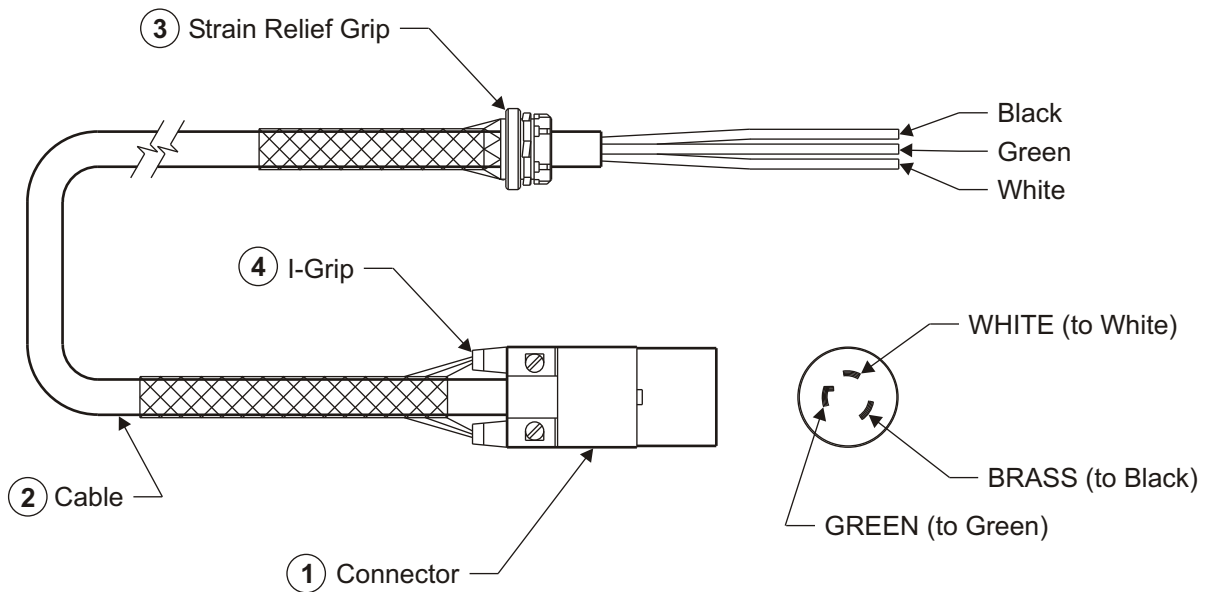

3. Twist-Lock Cords (Twist-Lock = T-L)

30 AMP T-L 3 Wire Drop-Cord

Model Number	30-T-3-C
Part Number	12360-0940
Cord Overall Length	6 Feet
Equipment Application	Various Kitchen Equipment
Electrical Ratings	30A 125V 2 Pole 3 Wire Grounding
Wiring Device Type	Twist-Lock
Wiring Device Description	HUBBELL Connector, Catalog No. HBL2613 (item 1)
Cable Type	10/3 STOW 60°C (item 2)
Strain Relief Grip & I-Grip	Kellems HUBBELL, Catalog No. 073-03-1203 & 073-10-004 (items 3 & 4)

Option	Description	Catalog Number	Part Number
	30 AMP T-L 3 Wire Grounding Plug	HBL2611 (HUBBELL)	02515-0144