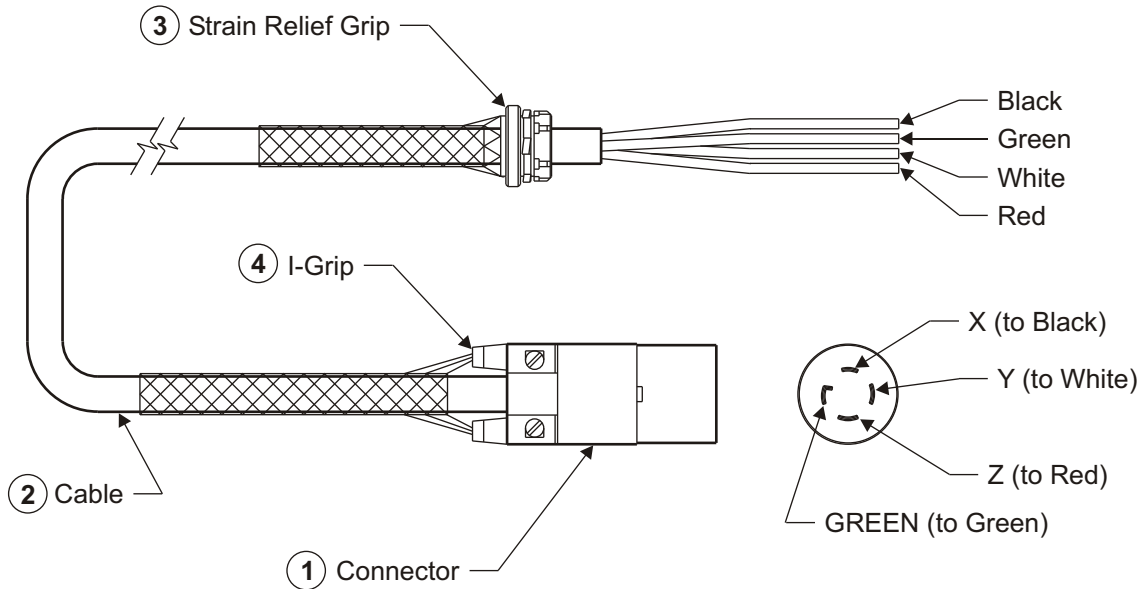

3. Twist-Lock Cords

30A Twist-Lock 4 Wire Drop-Cord

Part Number	12360-0950
Cord Overall Length	6 Feet
Equipment Application	Various Kitchen Equipment
Electrical Ratings	30A 3Ø 250V 3 Pole 4 Wire Grounding
Wiring Device Type	Twist-Lock
Wiring Device Description	HUBBELL Connector, Catalog No. HBL2723 (item 1)
Cable Type	10/4 STOW 600V 60°C (item 2)
Strain Relief Grip & I-Grip	Kellems HUBBELL, Catalog No. 073-03-1203 & 073-10-004 (items 3 & 4)

Option	Description	Catalog Number	Part Number
	30A Twist-Lock 4 Wire Grounding Plug	HBL2721 (HUBBELL)	02515-0160