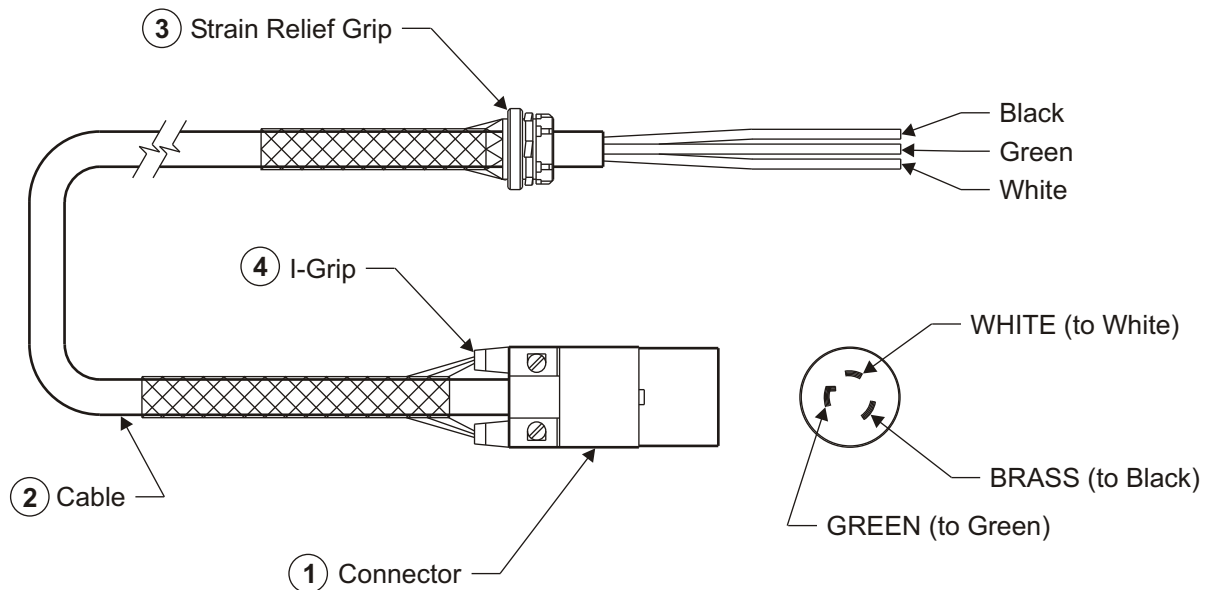

3. Twist-Lock Cords (Twist-Lock = T-L)

30 AMP T-L 3 Wire Drop-Cord

Part Number	12360-0960
Cord Overall Length	6 Feet
Equipment Application	Various Kitchen Equipment
Electrical Ratings	30A 250V 2 Pole 3 Wire Grounding
Wiring Device Type	Twist-Lock
Wiring Device Description	HUBBELL Connector, Catalog No. HBL2623 (item 1)
Cable Type	10/3 STOW 60°C (item 2)
Strain Relief Grip & I-Grip	Kellems HUBBELL, Catalog No. 073-03-1203 & 073-10-004 (items 3 & 4)

Option	Description	Catalog Number	Part Number
	30 AMP T-L 3 Wire Grounding Plug	HBL2621 (HUBBELL)	02515-0158