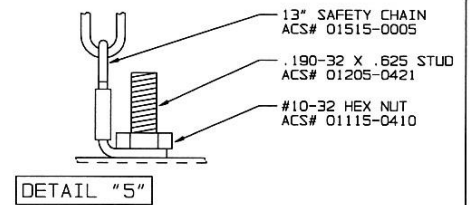

NOTE #2:  
SAFETY CHAIN INSTALLATION  
(TWO CHAINS HAVE TO BE INSTALLED)

WARNING!  
SAFETY CHAINS MUST BE INSTALLED

NOTE #1:  
USE HANGING METHOD  
SHOWN IN DETAIL "1"  
IN ALL 4 CORNERS.

## STEEL TRUSS INSTALLATION instructions for MINI OEP Box