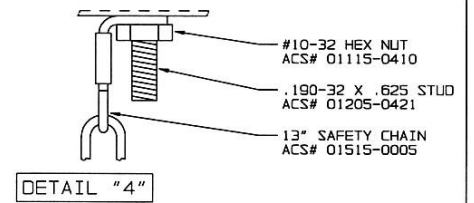

NOTE #2:  
SAFETY CHAIN INSTALLATION  
(TWO CHAINS HAVE TO BE INSTALLED)

WARNING!  
SAFETY CHAINS MUST BE INSTALLED

NOTE #1:  
USE HANGING METHOD  
SHOWN IN DETAIL "1"  
IN ALL 4 CORNERS.

## STEEL TRUSS INSTALLATION instructions for MINI OEP Box